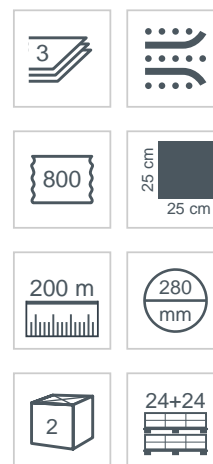

VISION ECO-LOGICALLY ORIENTED

PURE PULP EXTRA 3

Bobine industriali | Bobine industriali a rotolo

COD. 851143

Velo[®]
VISION ECO-LOGICALLY ORIENTED